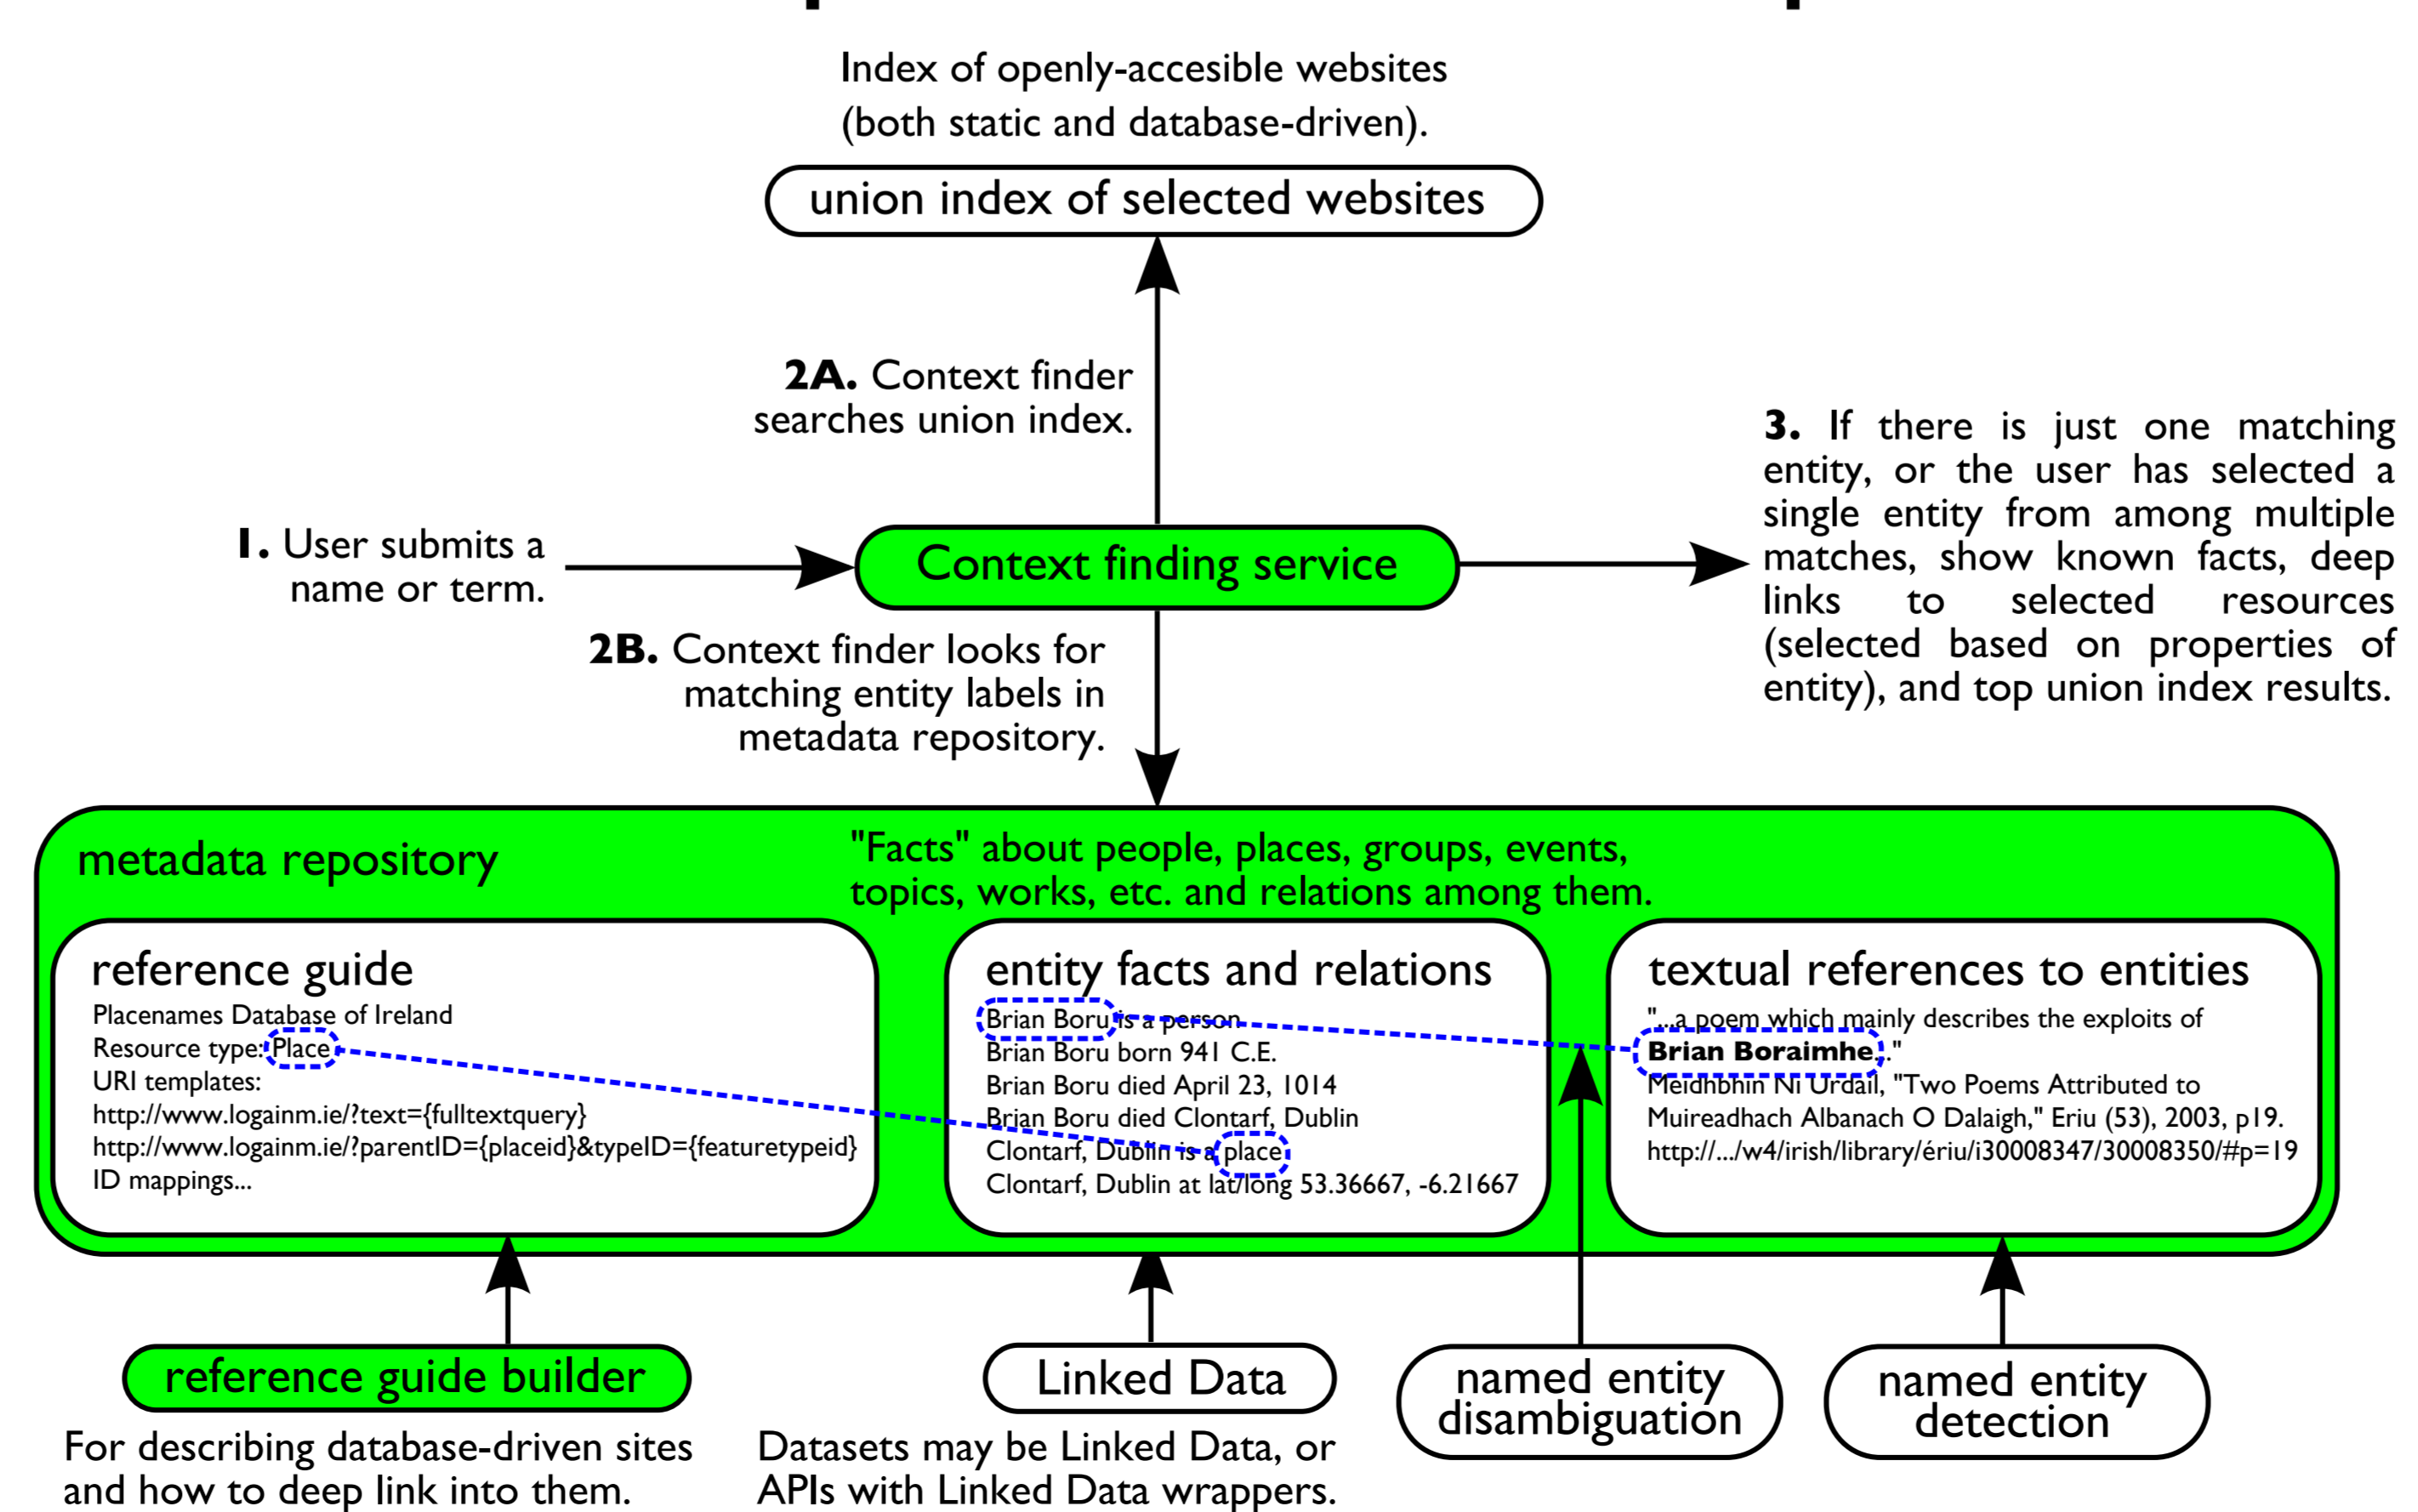

Road map for future development

For more information:

- Bringing Lives to Light: Biography in Context <http://ecai.org/imls2006/>
- Context and Relationships: Ireland and Irish Studies <http://ecai.org/imls2006/>
- Selected prototypes and demos <http://metadata.berkeley.edu/demos/>

Several people assisted the work reported. We are grateful for the support from the Institute of Museum and Library Services through award LG-06-06-0037-06 "Bringing Lives to Light: Biography in Context" and from the Advancing Knowledge grant PK-50027-07 "Context and Relationships: Ireland and Irish Studies," jointly funded by the National Endowment for the Humanities and the Institute of Museum and Library Services.